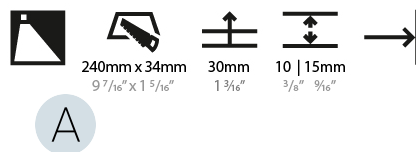

GENERAL

Series: Delight
Subseries: Delight String
Brand: Prolicht
Division: Architectural
Mounting Type: Recessed
Mounting Location: Wall
Subcategory: Step Light

PHYSICAL

Shape: Rectangle
Width (mm): 40
Width (in): 1 9/16
Height (mm): 250
Depth (mm): 26
Height (in): 9 13/16
Depth (in): 1
Ceiling Thickness (mm): 10 / 12 / 15
Ceiling Thickness (in): 3/8 or 1/2 or 9/16
Min. Recessing Depth (mm): 30
Min. Recessing Depth (in): 1 3/16
Light Distribution: Asymmetric
Weight (kg): .83
Weight (lbs): 1.8
Fixture Finish: SSR / BKV / CWI / CRY / HAB / UFT / ITA / RUA / FTG / MYG / LOD / PUS / FRO / FUP / KIA / POP / BLS / SPG / MEY / GOH / GUM / CHC / COM / ABZ / JAG / OBR / MOS / ROR
Fixture Material: Aluminum
Cut-out Measurements: 240mm / 9 7/16" x 34mm / 1 5/16"

ELECTRICAL

Lamp Type: LED (Zhaga Standard)
Input Wattage (W): 2.2
Total Output Wattage (W): 2
Dimming: Non-Dimming / Phase Dimming (120Vac only) / 0-10V Dimming
Driver Included: No
Driver Location: Remote
Driver Type: Constant Current - 120 / 277Vac
Driver Class: Class 2
Input Voltage (V): 120 - 277
Constant Current (MA): 700

LED

Number of LEDs: 1
Color Temperature (°K): 2700 / 3000 / 3500 / 4000
Max. Delivered Lumen (lm): 30
CRI: >90 CRI
Lamp Life (hrs): 50000

OPTICAL

RATINGS AND CERTIFICATIONS

Certified By: Certified for North American Standards
IP rating: IP20

PROJECT
TYPE
SPECIFIER
QUANTITY
DATE