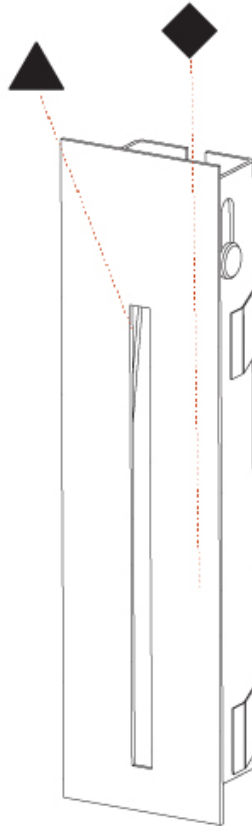

#### PHYSICAL

Shape: Rectangle
Width (mm): 40
Width (in): 1 9/16
Height (mm): 150
Depth (mm): 26
Height (in): 5 7/8
Depth (in): 1
Ceiling Thickness (mm): 10 / 12 / 15
Ceiling Thickness (in): 3/8 or 1/2 or 9/16
Min. Recessing Depth (mm): 30
Min. Recessing Depth (in): 1 3/16
Light Distribution: Asymmetric
Weight (kg): .21
Weight (lbs): .46
Installation Requirement: 140mm / 5 1/2" x 34mm / 1 5/16"
Fixture Finish: SSR / BKV / CWI / CRY / HAB / UFT / ITA / RUA / FTG / MYG / LOD / PUS / FRO / FUP / KIA / POP / BLS / SPG / MEY / GOH / GUM / CHC / COM / ABZ / JAG / OBR / MOS / ROR
Fixture Material: Aluminum

## DELIGHT STRING RECESSED

A35696-

PROJECT

TYPE

SPECIFIER

QUANTITY

DATE

A

## DELIGHT STRING RECESSED

#### PHYSICAL

Shape: Rectangle  
 Width (mm): 40  
 Width (in): 1 9/16  
 Height (mm): 250  
 Depth (mm): 26  
 Height (in): 9 13/16  
 Depth (in): 1  
 Ceiling Thickness (mm): 10 / 12 / 15  
 Ceiling Thickness (in): 3/8 or 1/2 or 9/16  
 Min. Recessing Depth (mm): 30  
 Min. Recessing Depth (in): 1 3/16  
 Light Distribution: Asymmetric  
 Weight (kg): .83  
 Weight (lbs): 1.8  
 Fixture Finish: SSR / BKV / CWI / CRY / HAB / UFT / ITA / RUA / FTG / MYG / LOD / PUS / FRO / FUP / KIA / POP / BLS / SPG / MEY / GOH / GUM / CHC / COM / ABZ / JAG / OBR / MOS / ROR  
 Fixture Material: Aluminum  
 Cut-out Measurements: 240mm / 9 7/16" x 34mm / 1 5/16"